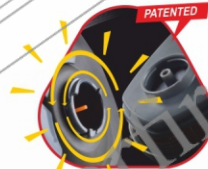

- No need to remove other PPE when lowering or removing half face mask
- Easy to put on & remove while in use

Head cradle

- Lock-down mechanism provides optimum fit & good comfort

4 points adjustable harness

- Adjustable design helps to reduce tension & provide adequate fitting & comfort

Twist N Click

- One twist fit for filter

*Packing

- Re-useable box for use & storage with combo pack

VENUS V-900 HFM-Silicon