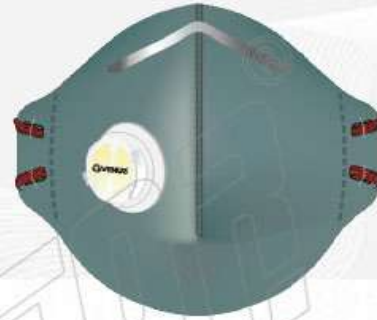

V-4200

Fold Flat - Large filter V414, V410 Style

Products available with below approvals

Class FFP1, FFP2 and FFP3 classes available

FEATURES AND BENEFITS

Anti-Clogging

- Allow to use in multiple shift

Compatible with other PPE

- Non-interference with other PPE - eye, hearing & head protection

Absorbent Carbon Granules Sandwiched Fabric Layer (V414, V-425)

- Filter nuisance level organic vapour gases below TLV

Flame Retardant Outer Media (V-425)